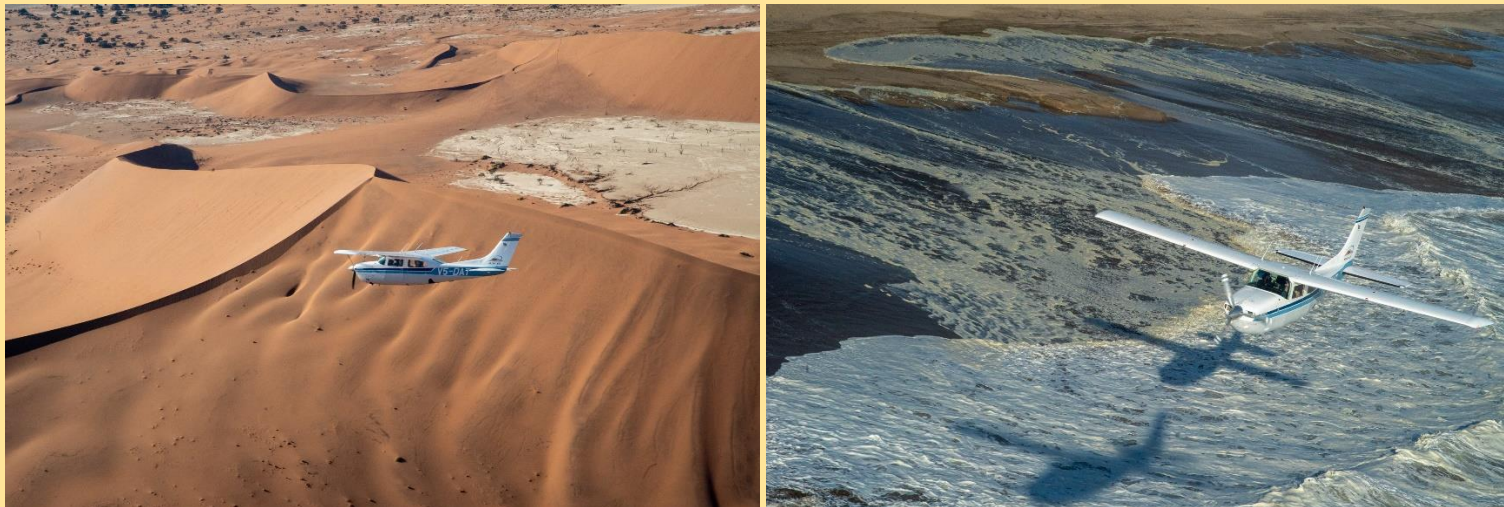

### **Fly-In Safaris**

What better way to travel than by light aircraft, explore Namibia from a bird's eye view.

## Sand to sea

**7 days**

*Discover the vastness of Namibia on this 6-night Itinerary. Experience the raw power of the Fish River Canyon, uncover the natural wonders of Sossusvlei, and the endless adventures of Swakopmund.*

## Scenic Flights & Day Trips

A varied selection of scenic flights visiting the highlights of Namibia.

## [All Namibia Luxury Fly-in Safari](#)

**20 days**

*Experience ALL of Namibia on this 20-day itinerary. From the picturesque Kalahari, the raw power of the Fish River Canyon, the vast dunes at Sossusvlei in the Namib Desert, the endless adventures of Swakopmund, Etosha National Park – the most incredible wildlife sanctuary, the fascinating mysteries of the Skeleton Coast to the Caprivi – a mosaic of rivers and woodlands and home to an abundance of wildlife.*